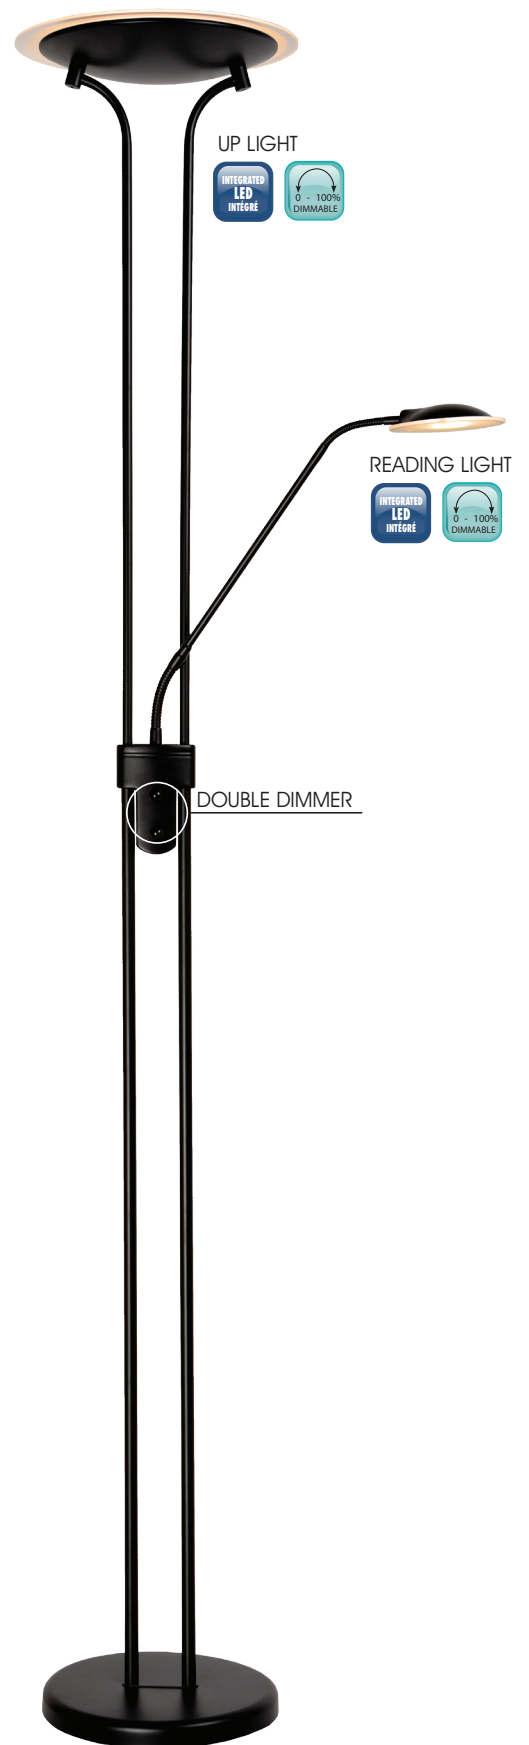

UP LIGHT

READING LIGHT

DOUBLE DIMMER

UP LIGHT

READING LIGHT

DOUBLE DIMMER

Floorlamp
19792/24/12

CHAMPION AC LED

- 1x20W+4W/INTEGRATED AC LED
3000K/1600+230lm/incl.
- 1xG6,35/12V/50W/incl.
- Ø: 30cm/H: 180cm
- Satin Nickel
- Metal

19792/24/30

- 1x20W+4W/INTEGRATED AC LED
3000K/1600+230lm/incl.
- 1xG6,35/12V/50W/incl.
- Ø: 30cm/H: 180cm
- Black
- Metal